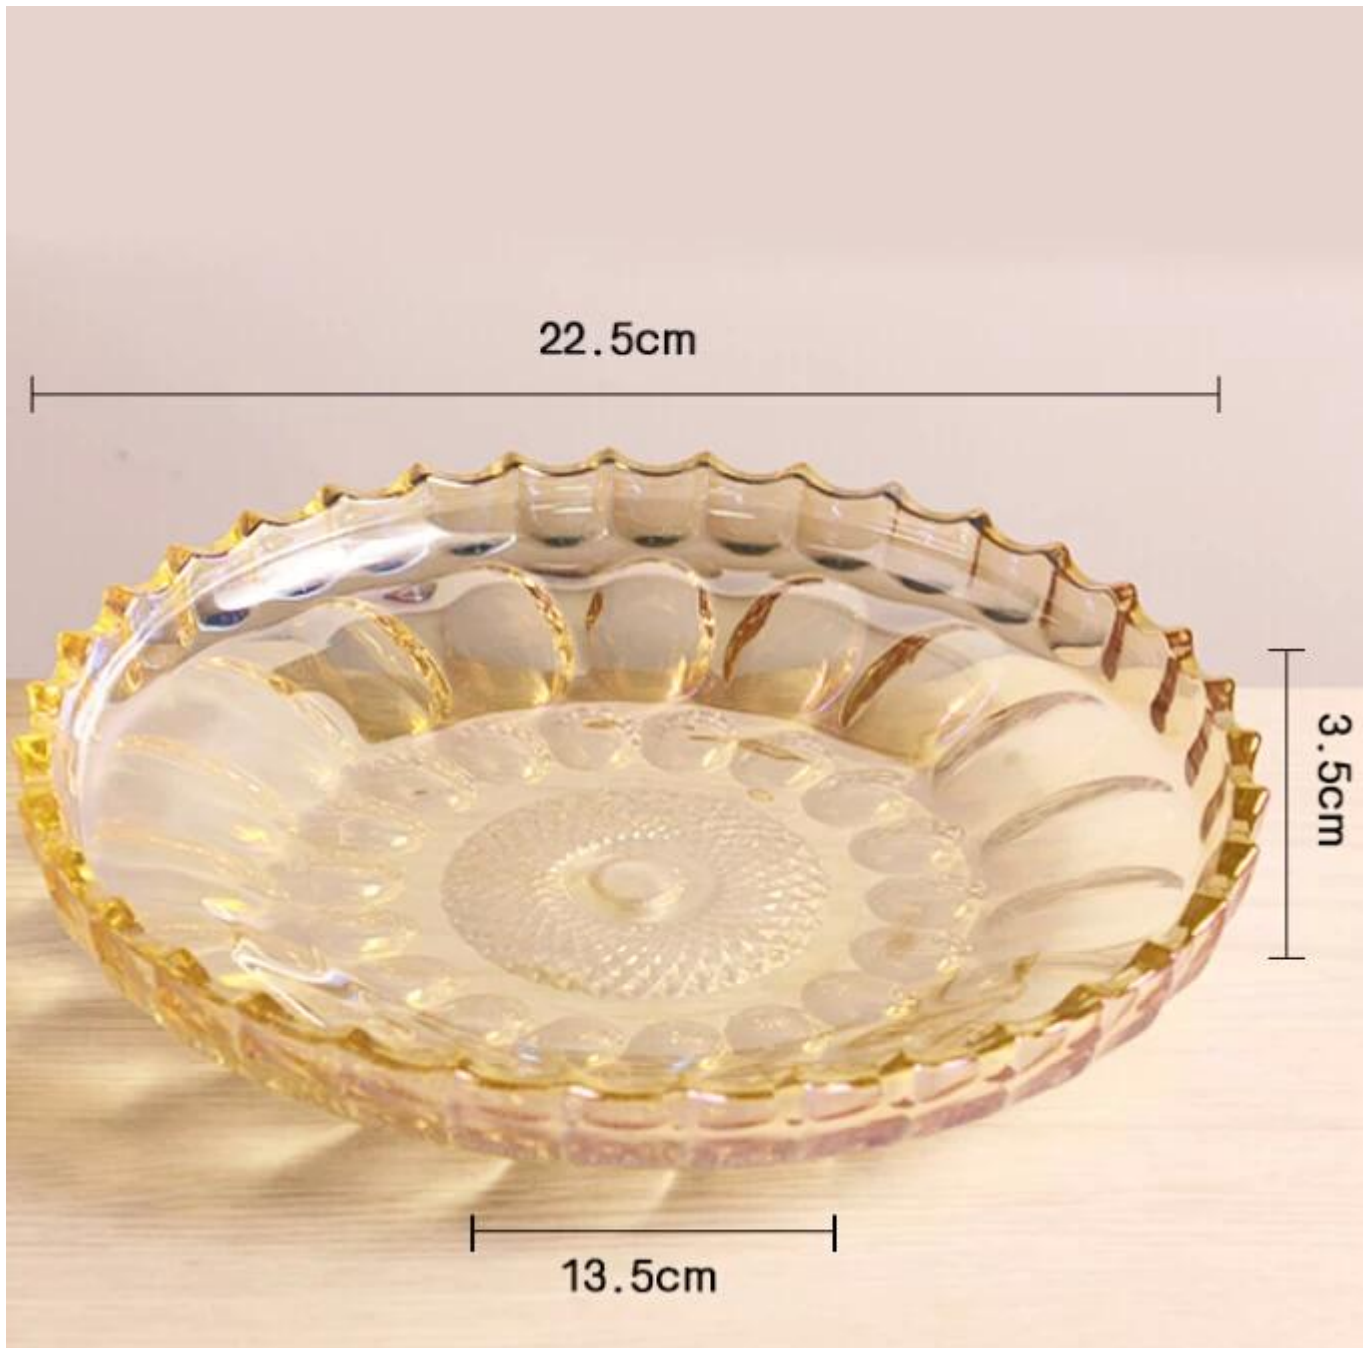

## Wave edge yellow glass dish fruit platter wholesale

### What are the specifications of yellow glass dish ?

Item:	Yellow glass dish
Samples time:	1. 3-7 days if there is exiting same shape and size. 2. 7-20 days if customized shape and size.
Packing:	1.Normal brown box inner box packing,and 24 or 36pcs into export carton. 2.Paper tray pallet/ wood pallet/ plastic pallet packing. 3. Customized color box.
Product capacity:	
Samples No.:	RXGD91
Payment terms:	T/T,Western Union,Paypal,L/C