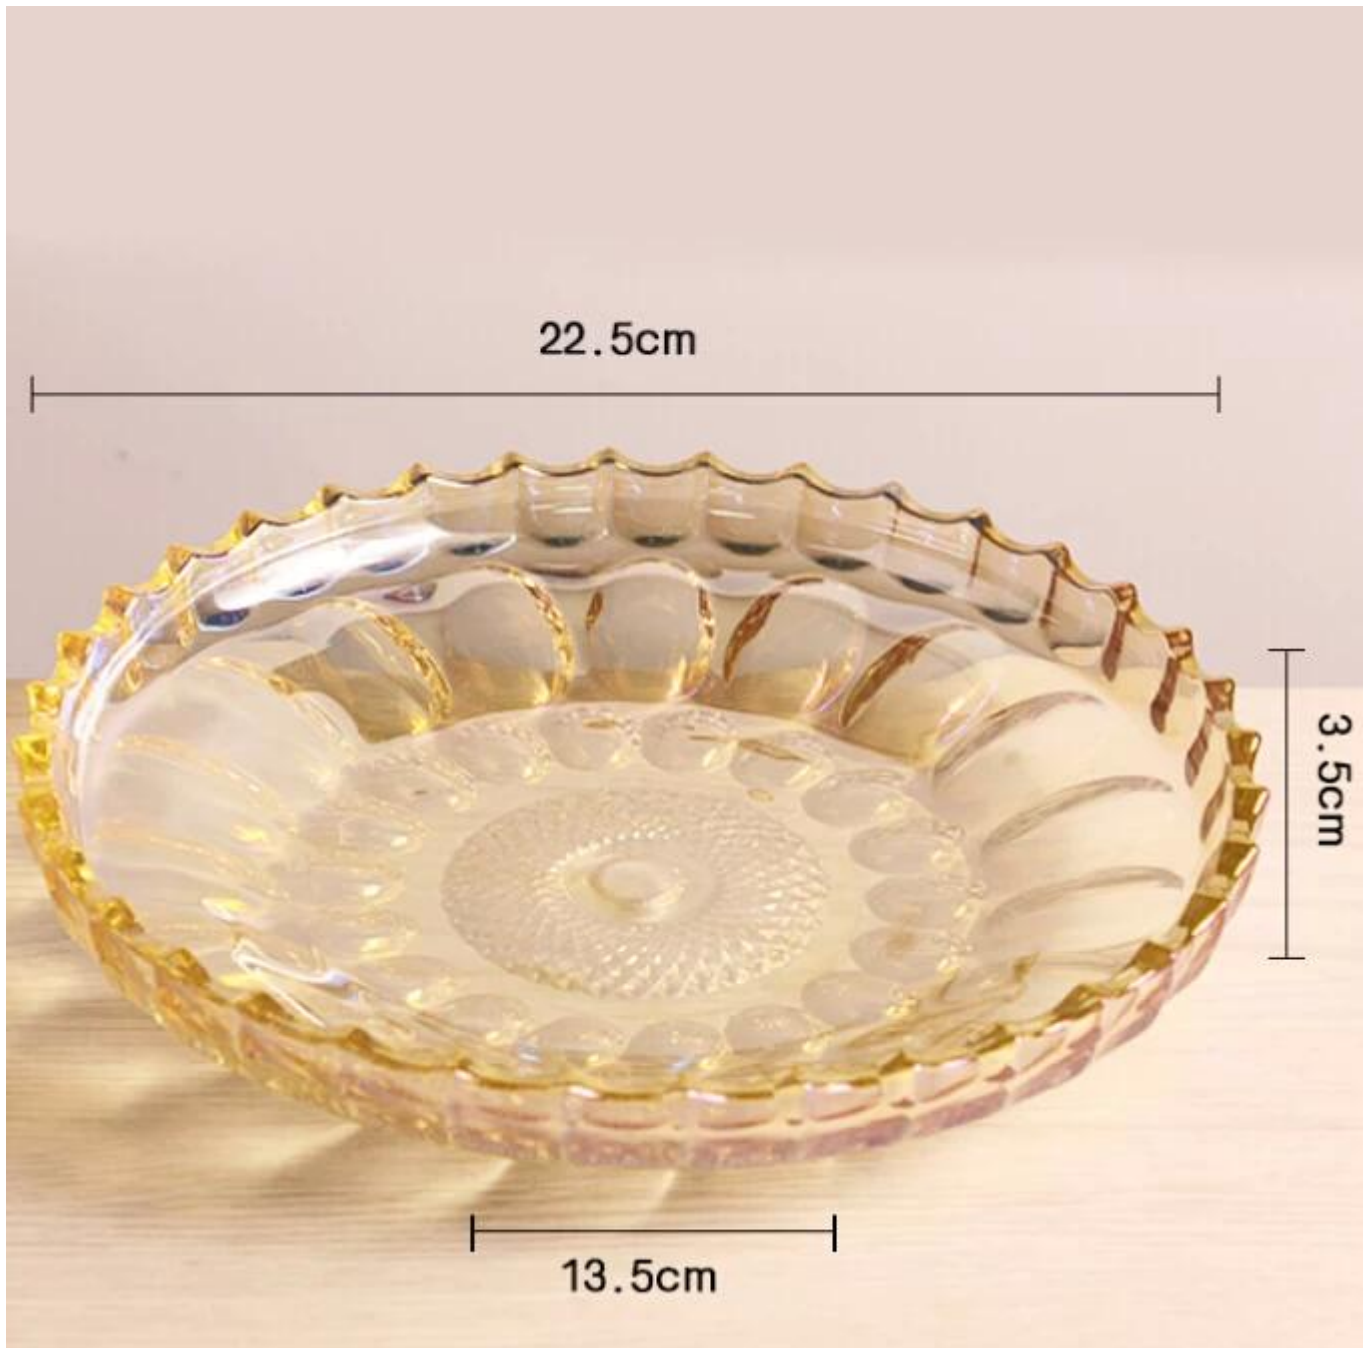

## Wave edge yellow glass dish fruit platter wholesale

### What are the specifications of yellow glass dish ?

Item:	Yellow glass dish
Samples time:	1. 3-7 days if there is exiting same shape and size. 2. 7-20 days if customized shape and size.
Packing:	1.Normal brown box inner box packing,and 24 or 36pcs into export carton. 2.Paper tray pallet/ wood pallet/ plastic pallet packing. 3. Customized color box.
Product capacity:	
Samples No.:	RXGD91
Payment terms:	T/T,Western Union,Paypal,L/C