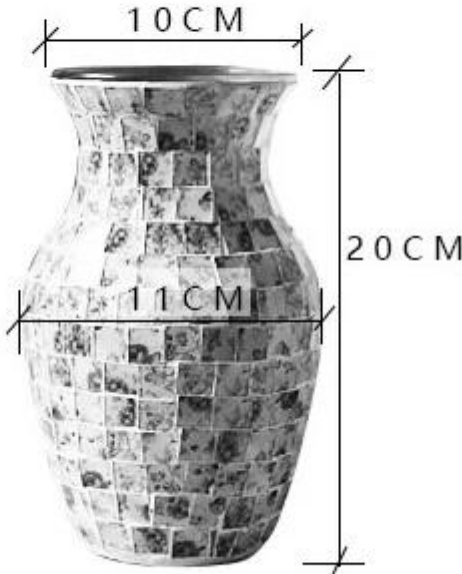

New style pretty mosaic glass vase set wholesale

What are the specifications of mosaic glass vase ?

Item:	Mosaic glass vase
Samples time:	1. 3-7 days if there is exiting same shape and size. 2. 7-20 days if customized shape and size.
Packing:	1.Normal brown box inner box packing,and 24 or 36pcs into export carton. 2.Paper tray pallet/ wood pallet/ plastic pallet packing. 3. Customized color box.
Product capacity:	
Samples No.:	RXGV911
Payment terms:	T/T,Western Union,Paypal,L/C
Transportation:	By sea,By air, By express
Product certification:	FDA,LFGB,CP65...
Customized:	1. Any color painted,frost,electroplating; 2. customized size and shape.