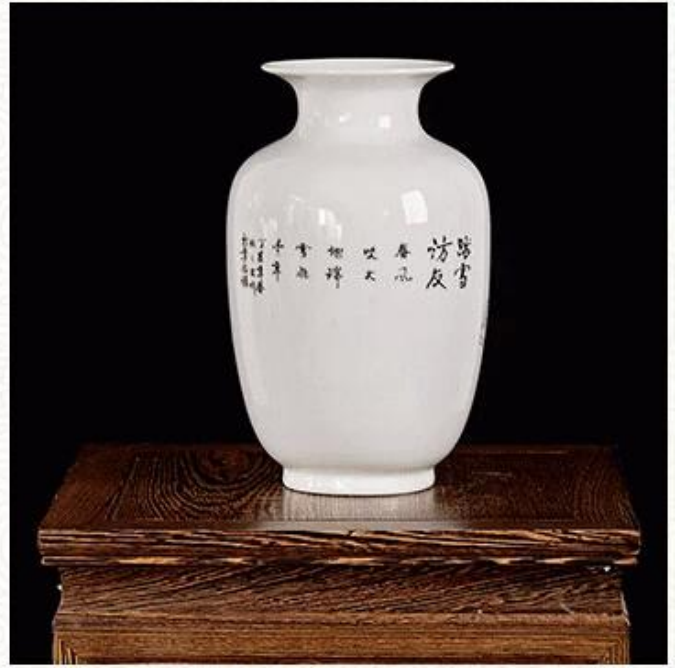

China ceramics vase wholesaler pretty decorate vase exporter

冬瓜瓶

What are the specifications of pretty decorate vase ?

Item:	Pretty decorate vase
Samples time:	1. 3-7 days if there is exiting same shape and size. 2. 7-20 days if customized shape and size.
Packing:	1.Normal brown box inner box packing,and 24 or 36pcs into export carton. 2.Paper tray pallet/ wood pallet/ plastic pallet packing. 3. Customized color box.
Product capacity:	
Samples No.:	RXCH0906-4
Payment terms:	T/T,Western Union,Paypal,L/C
Transportation:	By sea,By air, By express
Product certification:	FDA,LFGGB,CP65...
Customized:	1. Any color painted,frost,electroplating; 2. customized size and shape.