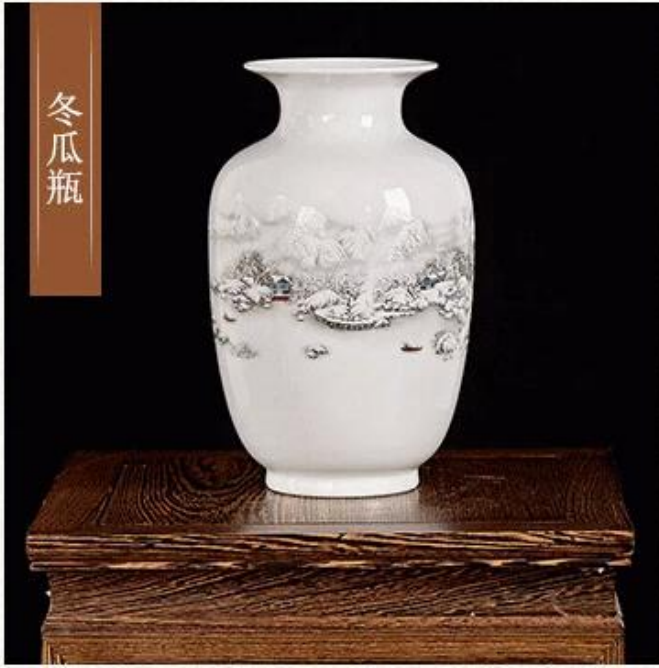

China ceramics vase wholesaler pretty decorate vase exporter

冬瓜瓶

What are the specifications of pretty decorate vase ?

Item:	Pretty decorate vase
Samples time:	1. 3-7 days if there is exiting same shape and size. 2. 7-20 days if customized shape and size.
Packing:	1.Normal brown box inner box packing,and 24 or 36pcs into export carton. 2.Paper tray pallet/ wood pallet/ plastic pallet packing. 3. Customized color box.
Product capacity:	
Samples No.:	RXCH0906-4
Payment terms:	T/T,Western Union,Paypal,L/C
Transportation:	By sea,By air, By express
Product certification:	FDA,LFGGB,CP65...
Customized:	1. Any color painted,frost,electroplating; 2. customized size and shape.